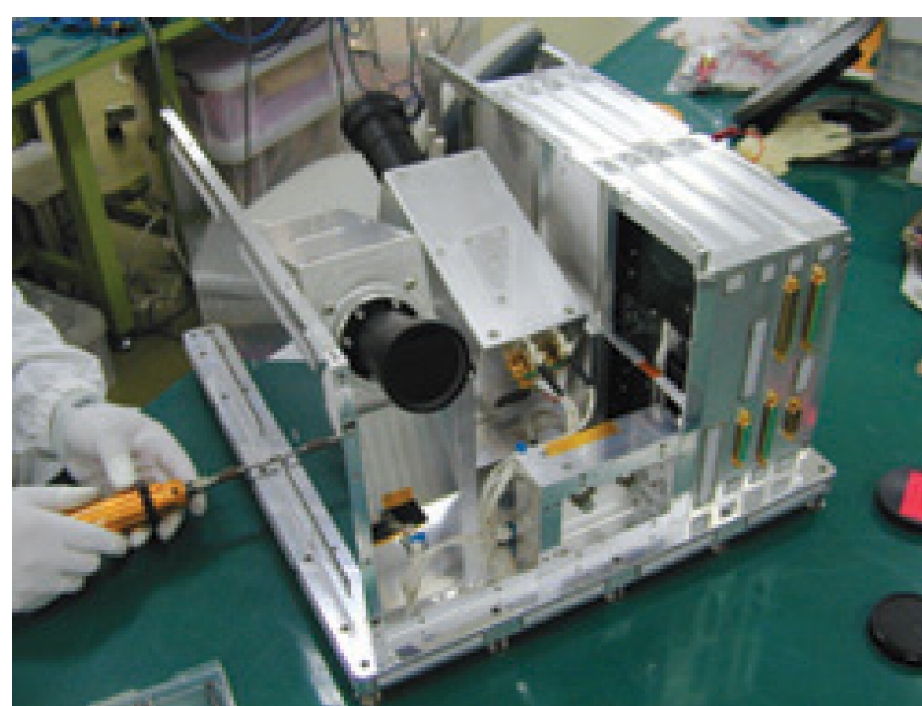

HDTV from the Moon!