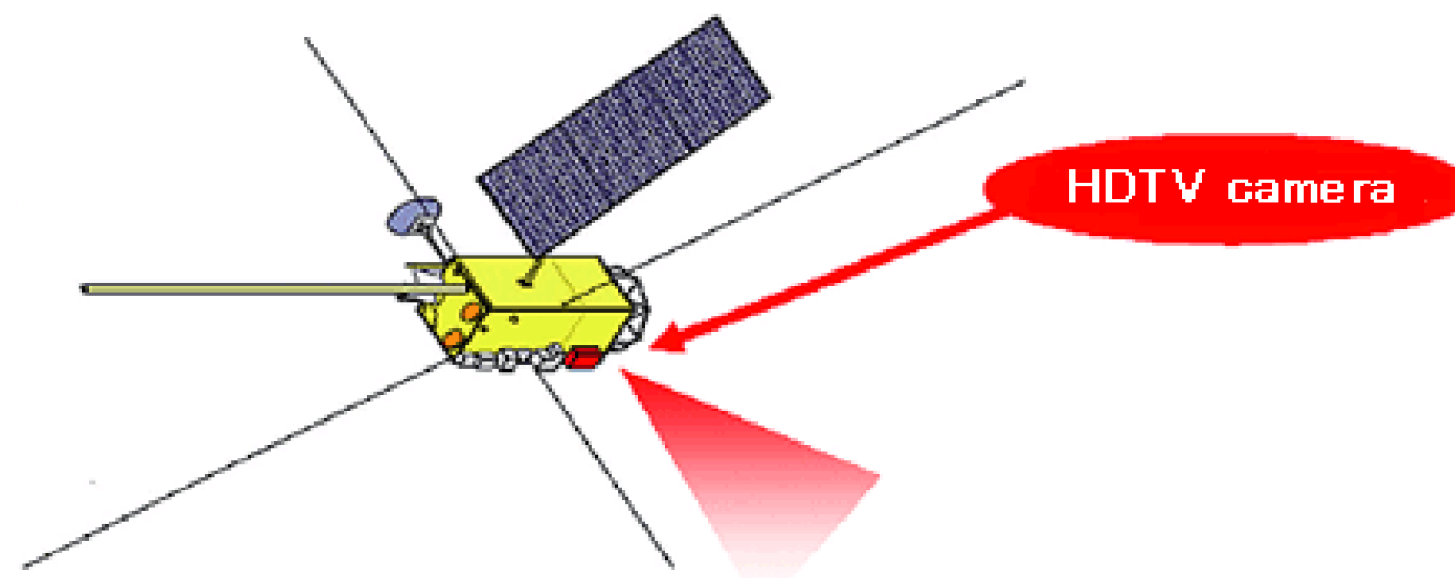

HDTV from the Moon!